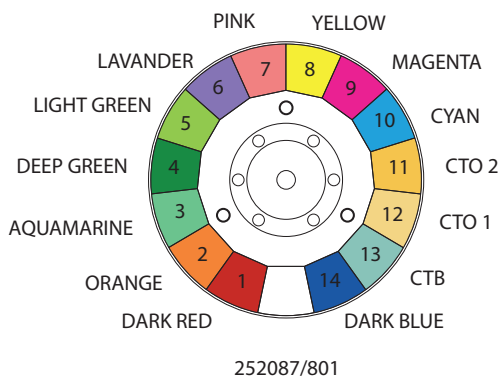

Color Wheel

Fixed Gobo Wheel